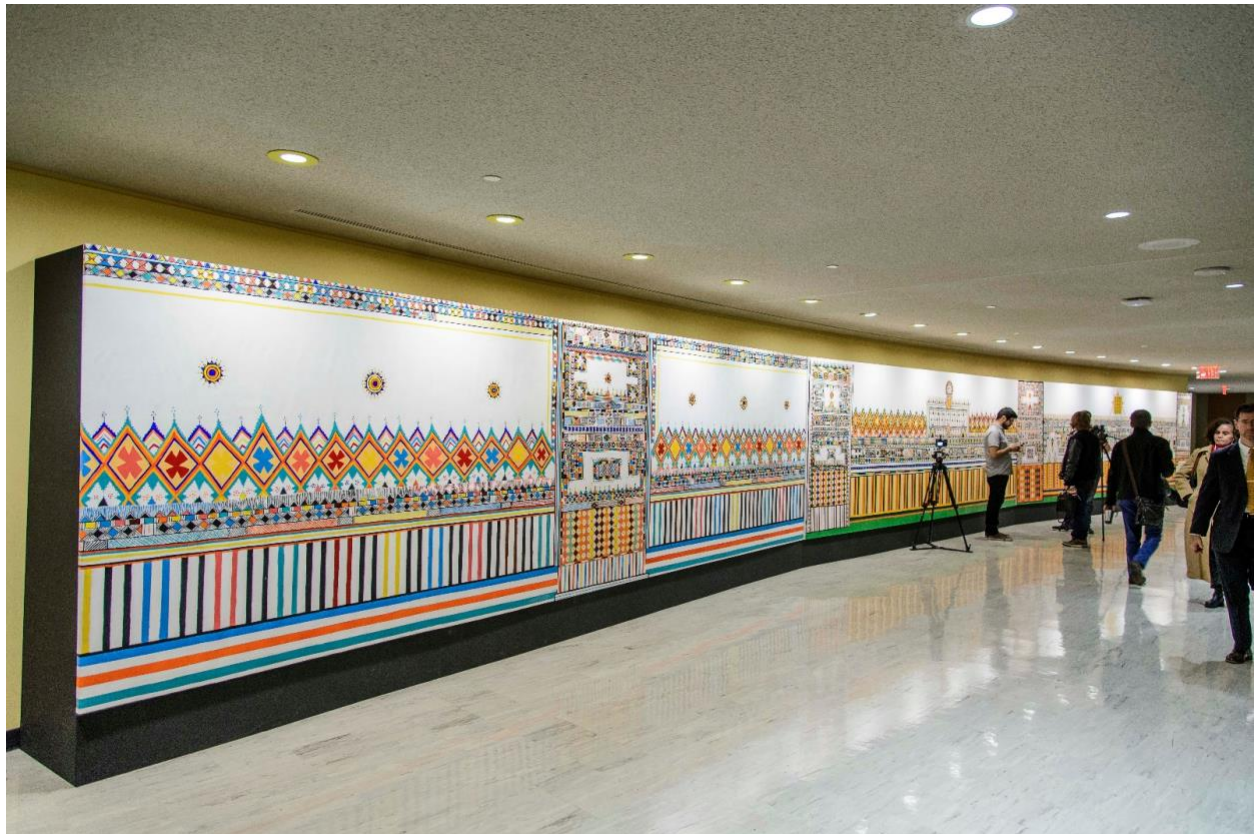

LOCATION: OUTDOOR, SIDE OF BUILDING.

MATERIALS: WHITE PAINT, DROP CLOTH, ASSORTED BRUSHES AND BROOM

2) NOHA KHASHOGGI – ISLAMIC PATTERNS ANALYTIC
LOCATION: SIDE WALL
MATERIAL: VIDEO. ANIMATION

3) NOHA KHASHOGGI x NOUF BEYDOUN ANIMATED PAINTINGS
LOCATION: SIDE WALL
MATERIAL: VIDEO. ANIMATION.

7) NASSER ALSALEM – AN ADORNMENT OF STARS
LOCATION: SIDE WALL
MATERIALS: VIDEO PROJECTION

8) QATT MURALS – Sharifah Mohammed Mahdi, Fawzeiyah Mohammed Barzyq, Fatemah Faya Yaqub, Zohrah Faya Yaqub, Jamelah Ali Alsoghayer, Salehah Abdulazeaz Alraqde, Salehah Yahay Alalmaiy, Halimah Moshabab Assiry, Ohud Ebraheam Moghawi, Arwa Mohammed Alzehr, Nawarah Abdolrahman Moghawi Fatima Yahya, Safia Ahmed, Amira Al-Almai, Sharifa Ayed, Fatimah Hassan, Nala Ali, Zaina Al-Shahrani, Salha Al-Qahtani, Jameelah Mater, Amira Al-Almai, Reem Mater

LOCATION: BACK WALL

MATERIALS: UNSTRETCHED CANVAS TO BE MOUNTED ON WALL MOUNTS

9) ABDULLAH QANDEEL – PAINTINGS

DIMENSIONS: 3 6 x 10 , 3 8 x 10

LOCATION: FREESTANDING WITHIN SPACE

(to be completed)